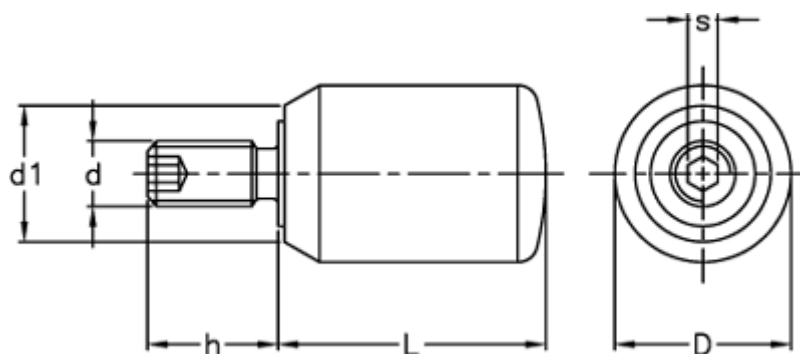

Article number: 2304024979

Description: E+G Revolving handle
I.701/20+x-M5

Measures

D = 13.5

d1 = 11.0

d 6g = M5

h = 10

L = 20